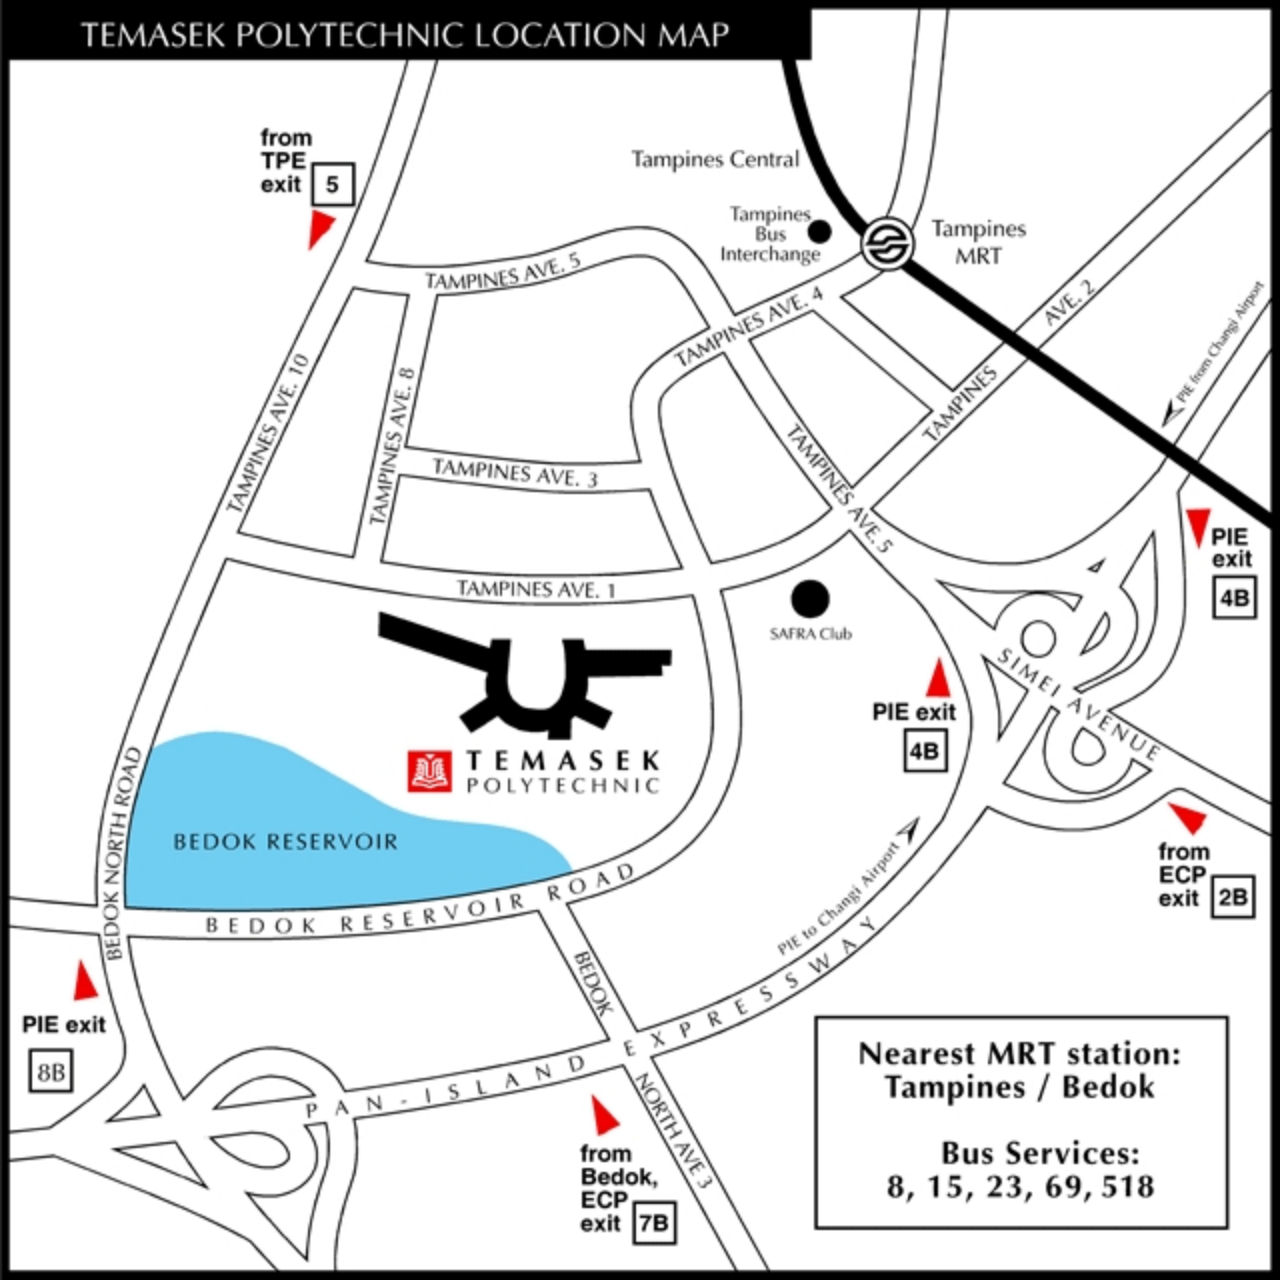

TEMASEK POLYTECHNIC LOCATION MAP

**Nearest MRT station:
Tampines / Bedok**

**Bus Services:
8, 15, 23, 69, 518**